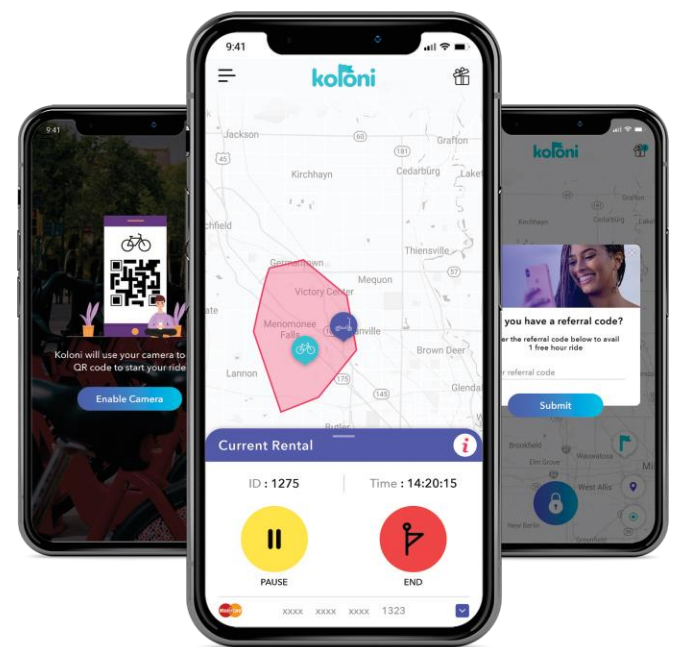

cata

Lake Wilhelm Bikeshare

How Works

1. Download the KOLONI APP

The Koloni app can be found on both Android and Apple Stores. It is FREE to download and Sign up!

SPONSORS

2. Create Your User Account

There are a few different ways you can create an account and sign in. Follow the In-App instructions.

3. Scan QR Code or Input Bike ID

Follow instructions to unlock a bike inside the App. You will be asked to scan a QR Code or input Bike ID #.

4. Enjoy Your Ride - \$5.00/hr

You must rent and return bikes at the same location. After returning your bike, end your rental in the App and pull the lock lever down on the rear tire

Need Help?

If you're experiencing issues, you can report this in-app at anytime. Alternatively you could message us through our website.

koloni.me

Rent a bike at the Trailhead parking lot off Lake Wilhelm Rd
Obey all traffic laws and always wear a helmet!